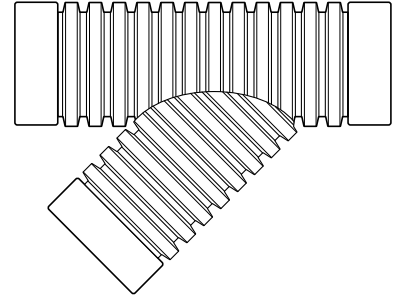

WYES, GRAVELLESS ACCESSORIES & TURF FLOW® FITTINGS

WYES

SIZE	PACKAGE QUANTITY	PRODUCT CODE
(Size on Size)		
3" (75mm)	7	0322AA
4" (100mm)	5	0422AA
5" (125mm)	4	0522AA
6" (150mm)	2	0622AA
8" (200mm)	1	0822AA

WYE

GRAVELLESS ACCESSORIES

PRODUCT DESCRIPTION	STYLE	PRODUCT CODE
8" x 4" offset adapter (200mm x 100mm)	with grommet	FC OAB 08 0000
8" x 4" offset adapter (200mm x 100mm)	without grommet	FC OWB 08 0000
8" x 8" x 6"/4" SD reducing tee (200mmx200mmx150mm/100mm)		FC TSD 08 0000
10" x 4" offset adapter (250mm x 100mm)	with grommet	FC OAB 10 0000
10" x 4" offset adapter (250mm x 100mm)	without grommet	FC OWB 10 0000
10" x 10" x 10"/8" reducing tee (250mmx250mmx250mm/200mm)		FC TSD 04 0000
Sewer and drain grommet		PS S35 04 0000

OFFSET ADAPTER

2" TURF FLOW FITTINGS

FITTINGS	PACKAGE QUANTITY	PRODUCT CODE
Coupler	50	FC CLB 02 0000
End cap	50	FC EOB 02 0000
Blind tee/elbow	50	FC TBB 02 0000
Reducer	25	FC R02 04 0000

TURF FLOW COUPLER