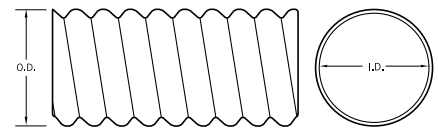

WYES, GRAVELLESS ACCESSORIES & TURF FLOW® FITTINGS

WYES

SIZE	PACKAGE QUANTITY	PRODUCT CODE
(Size on Size)		
3" (75mm)	7	0322AA
4" (100mm)	5	0422AA
5" (125mm)	4	0522AA
6" (150mm)	2	0622AA
8" (200mm)	1	0822AA

WYE

GRAVELLESS ACCESSORIES

PRODUCT DESCRIPTION	STYLE	PRODUCT CODE
8" x 4" offset adapter (200mm x 100mm)	with grommet	FC OAB 08 0000
8" x 4" offset adapter (200mm x 100mm)	without grommet	FC OWB 08 0000
8" x 8" x 6"/4" SD reducing tee (200mmx200mmx150mm/100mm)		FC TSD 08 0000
10" x 4" offset adapter (250mm x 100mm)	with grommet	FC OAB 10 0000
10" x 4" offset adapter (250mm x 100mm)	without grommet	FC OWB 10 0000
10" x 10" x 10"/8" reducing tee (250mmx250mmx250mm/200mm)		FC TSD 04 0000
Sewer and drain grommet		PS S35 04 0000

OFFSET ADAPTER

2" TURF FLOW FITTINGS

FITTINGS	PACKAGE QUANTITY	PRODUCT CODE
Coupler	50	FC CLB 02 0000
End cap	50	FC EOB 02 0000
Blind tee/elbow	50	FC TBB 02 0000
Reducer	25	FC R02 04 0000

TURF FLOW COUPLER