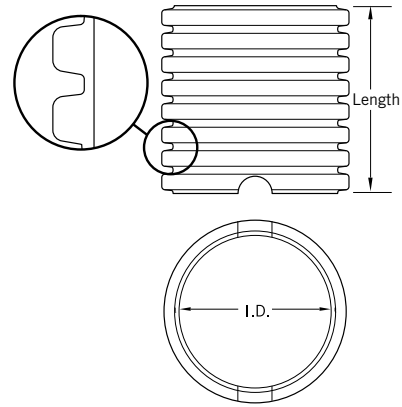

# METER PITS

## METER PITS\*

I.D. x LENGTH	PRODUCT CODE
18" x 24" (450mm x 600mm)	MP NL1 18 0001
18" x 30" (450mm x 750mm)	MP NL1 18 0002
18" x 36" (450mm x 900mm)	MP NL1 18 0003
18" x 48" (450mm x 1200mm)	MP NL1 18 0004
21" x 24" (525mm x 600mm)	MP NL1 21 0001
21" x 30" (525mm x 750mm)	MP NL1 21 0002
21" x 36" (525mm x 900mm)	MP NL1 21 0003
21" x 48" (525mm x 1200mm)	MP NL1 21 0004
24" x 24" (600mm x 600mm)	MP NL1 24 0024
24" x 30" (600mm x 750mm)	MP NL1 24 0002
24" x 36" (600mm x 900mm)	MP NL1 24 0003
24" x 48" (600mm x 1200mm)	MP NL1 24 0008
18" x 12' (450mm x 3.5m) (UNCUT SECTION)	MP PL1 18 0012
21" x 12' (525mm x 3.5m) (UNCUT SECTION)	MP PL1 21 0012
24" x 12' (600mm x 3.5m) (UNCUT SECTION)	MP PL1 24 0012

\*ALL METER PITS ARE WHITE AND NOTCHED.  
UNCUT SECTIONS DO NOT HAVE NOTCHES.

**METER PITS**