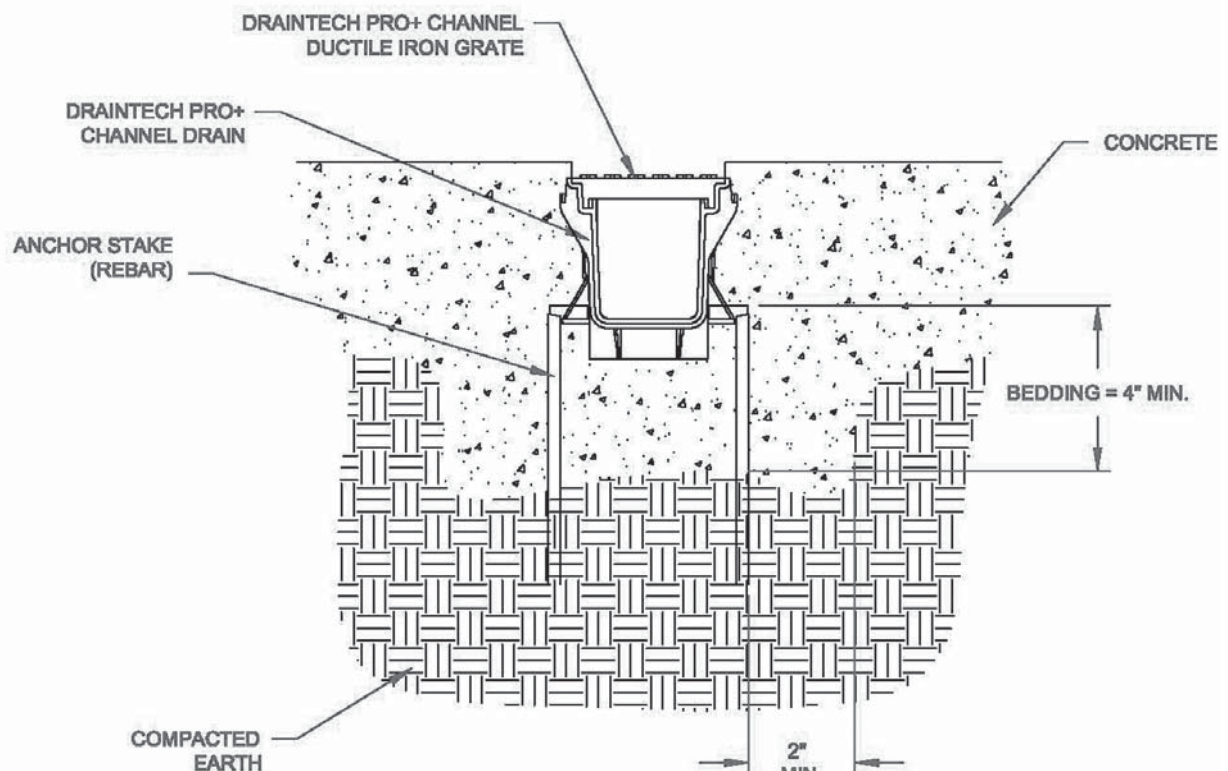

PRO+ Series: Channels, Grates, Valve Boxes

- Ideal for applications that demand a higher quality product
- A higher quality at a modest price increase over commercial grade
- PRO+ grates are designed for a heavier load application
- PRO+ channels with ductile iron grates can be utilized in parking lot and driveways when installed according to our installation guideline #STD-1116B
- PRO+ Series 1200 Valve Box designed with 6 side ports, which allow multiple outlets for manifold designs. These side ports strengthen the side walls of the PRO+ valve boxes

Pro+ Channel Drain in Concrete for Heavy Duty Applications

Applications: Use with pipe and connecting fittings where a drain basin is not needed or where space doesn't allow the use of a basin. Use with corrugated singlewall pipe, TripleWall pipe, leach pipe or PVC pipe.

12" Grate for 12" Pipe

ADA Compliant

Product #	Description	UPC Code	Dimensions (inches) D H	Package Quantity
1210SDB	Black Grate	096942706506	14.0 4.5	6
1210SDG	Green Grate	096942706513	14.0 4.5	6
1210SDS	Sand Grate	096942709958	14.0 4.5	6

18" Heavy Duty Grate for 18" Pipe

ADA Compliant

Product #	Description	UPC Code	Dimensions (inches) D H	Package Quantity
1801SG	Steel Grate	096942661720	23.0 3.0	1
1801SDG	Green Grate	096942740609	23.0 3.0	1