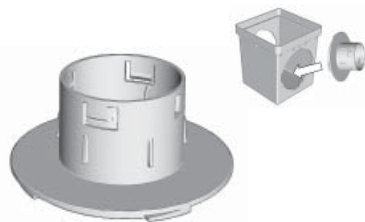

Universal End Plug

Use: Cap off unused outlets in drain basins.

Product #	Description	UPC Code	Dimensions (inches)		Package Quantity
			D	H	
0633SD	Universal plug	096942705677	7.1	1.0	20

3" & 4" Offset Locking Adapter

Uses: Use to attach 3", 4" pipe to any size DrainTech drain basin where an offset connection is needed. Works as a locking fitting to 3", 4" corrugated pipe; as a snuggle fitting to 3", 4" PVC or leach pipe.

Product #	Description	UPC Code	Dimensions (inches)		Package Quantity
			D	H	
3411SD	Offset locking adapter	096942707015	7.1	5.0	20

3" & 4" Locking Adapter

Uses: Use to attach 3", 4" pipe to any size DrainTech drain basin where a straight-line connection is needed. Works as a locking fitting to 3", 4" corrugated pipe; as a snuggle fitting to 3", 4" PVC or leach pipe.

Product #	Description	UPC Code	Dimensions (inches)		Package Quantity
			D	H	
3412SD	Locking adapter	096942707022	7.1	5.0	20

6" Locking Adapter

Uses: Use to attach 6" corrugated and PVC pipe to any size DrainTech drain basin where a straight-line connection is needed.