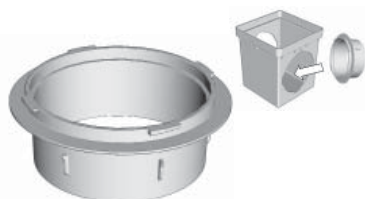

Product #	Description	UPC Code	Dimensions (inches)		Package Quantity
			D	H	
3412SD	Locking adapter	096942707022	7.1	5.0	20

6" Locking Adapter

Uses: Use to attach 6" corrugated and PVC pipe to any size DrainTech drain basin where a straight-line connection is needed.

Product #	Description	UPC Code	Dimensions (inches)		Package Quantity
			D	H	
0612SD	Locking adapter	096942705653	7.4	2.0	20

8" Offset Adapter

Uses: Use to attach 8" singlewall pipe to 9", 12", 18" DrainTech drain basins and/or low-profile drains where an offset connection is needed.

Product #	Description	UPC Code	Dimensions (inches)		Package Quantity
			D	H	
0811SD	Offset adapter	096942705899	9.8	3.6	8

8" Locking Adapter

Uses: Use to attach 8" corrugated & PVC pipe to 18" DrainTech drain basins where a straight-line connection is needed.

Product #	Description	UPC Code	Dimensions (inches)		Package Quantity
			D	H	
0812SD	Locking adapter	096942705912	10.0	2.4	8

Corrugated to Sewer & Drain Adapter

Uses: Use to attach corrugated PE pipe to sewer and drain pipe. Attaches to clay pipe, ductile iron, PVC.