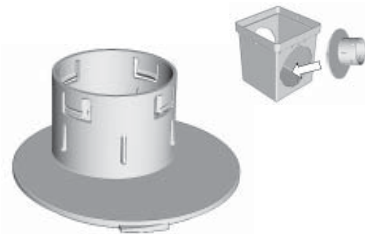

Universal End Plug

Use: Cap off unused outlets in drain basins.

Product #	Description	UPC Code	Dimensions (inches)		Package Quantity
			D	H	
0633SD	Universal plug	096942705677	7.1	1.0	20

3" & 4" Offset Locking Adapter

Uses: Use to attach 3", 4" pipe to any size DrainTech drain basin where an offset connection is needed. Works as a locking fitting to 3", 4" corrugated pipe; as a snuggle fitting to 3", 4" PVC or leach pipe.

Product #	Description	UPC Code	Dimensions (inches)		Package Quantity
			D	H	
3411SD	Offset locking adapter	096942707015	7.1	5.0	20

3" & 4" Locking Adapter

Uses: Use to attach 3", 4" pipe to any size DrainTech drain basin where a straight-line connection is needed. Works as a locking fitting to 3", 4" corrugated pipe; as a snuggle fitting to 3", 4" PVC or leach pipe.

Product #	Description	UPC Code	Dimensions (inches)		Package Quantity
			D	H	
3412SD	Locking adapter	096942707022	7.1	5.0	20

6" Locking Adapter

Uses: Use to attach 6" corrugated and PVC pipe to any size DrainTech drain basin where a straight-line connection is needed.