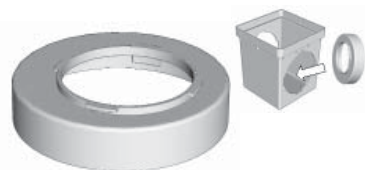

Product #	Description	UPC Code	Dimensions (inches)		Package Quantity
			D	H	
3411SD	Offset locking adapter	096942707015	7.1	5.0	20

3" & 4" Locking Adapter

Uses: Use to attach 3", 4" pipe to any size DrainTech drain basin where a straight-line connection is needed. Works as a locking fitting to 3", 4" corrugated pipe; as a snuggle fitting to 3", 4" PVC or leach pipe.

Product #	Description	UPC Code	Dimensions (inches)		Package Quantity
			D	H	
3412SD	Locking adapter	096942707022	7.1	5.0	20

6" Locking Adapter

Uses: Use to attach 6" corrugated and PVC pipe to any size DrainTech drain basin where a straight-line connection is needed.

Product #	Description	UPC Code	Dimensions (inches)		Package Quantity
			D	H	
0612SD	Locking adapter	096942705653	7.4	2.0	20

8" Offset Adapter

Uses: Use to attach 8" singlewall pipe to 9", 12", 18" DrainTech drain basins and/or low-profile drains where an offset connection is needed.

Product #	Description	UPC Code	Dimensions (inches)		Package Quantity
			D	H	
0811SD	Offset adapter	096942705899	9.8	3.6	8

8" Locking Adapter

Uses: Use to attach 8" corrugated & PVC pipe to 18" DrainTech drain basins where a straight-line connection is needed.