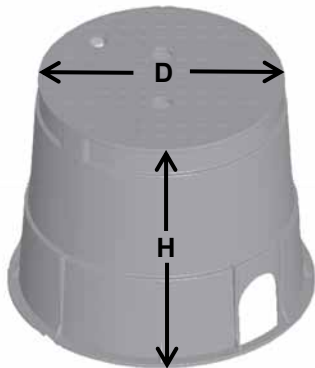

10" Round Valve Box with Lid

Product #	Description	UPC Code	Dimensions (inches)		Package Quantity	List Price
			D	H		
1010 VB	10" Round Black Valve Box w/ Green Lid	96942708340	10.3	10.0	1	$22.10
1010VBGG	10" Round Green Valve box w/ Green Lid	96942710121	10.3	10.0	1	$24.40
1010VBPP	10" Round Purple Valve box w/ Purple Lid	96942710923	10.3	10.0	1	$26.60
1010VBS	10" Round Black Valve Box w/ Sand Lid	96942709996	10.3	10.0	1	$11.80
1010VBSS	10" Round Sand Valve Box w/ Sand Lid	96942710008	10.3	10.0	1	$27.00
1010VBLG	10" Round Green Lid Only (no box)	96942710992	10.3	1.8	1	$9.80