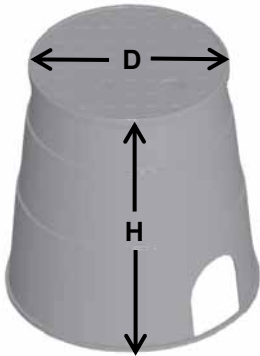

Rectangle Risers for 12" Valve Boxes

Product #	Description	UPC Code	Dimensions (inches)			Package Quantity	List Price
			L	W	H		
0618VBR	6" Black Riser for 12" Standard Valve Box	96942708388	18.0	12.0	6.7	1	\$24.60
0618VBRG	6" Green Riser for 12" Standard Valve Box	96942710152	18.0	12.0	6.7	1	\$29.10
0618VBRS	6" Sand Riser for 12" Standard Valve Box	96942710060	18.0	12.0	6.7	1	\$29.10
0622VBRB	6" Black Riser for 6" Jumbo Valve Box (no lid)	96942710978	22.7	16.4	6.4	1	\$62.60
0622VBRG	6" Green Riser for 6" Jumbo Valve Box (no lid)	96942710954	22.7	16.4	6.4	1	\$49.60
0622VBRS	6" Sand Riser for 6" Jumbo Valve Box (no lid)	96942710961	22.7	16.4	6.4	1	\$68.00
1222VBR	6" Black Riser for 12" Jumbo Valve Box	96942708401	22.0	16.0	6.0	1	\$62.60
1222VBRG	6" Green Riser for 12" Jumbo Valve Box	96942710176	22.0	16.0	6.0	1	\$62.60
1222VBRS	6" Sand Riser for 12" Jumbo Valve Box	96942710091	22.0	16.0	6.0	1	\$68.00

Valve Boxes and Lids

Applications: Use Valve Boxes to cover, protect and access irrigation controls. Lids snap on for easy removal, or can be screwed on for greater security.

6" Round Valve Box with Lid