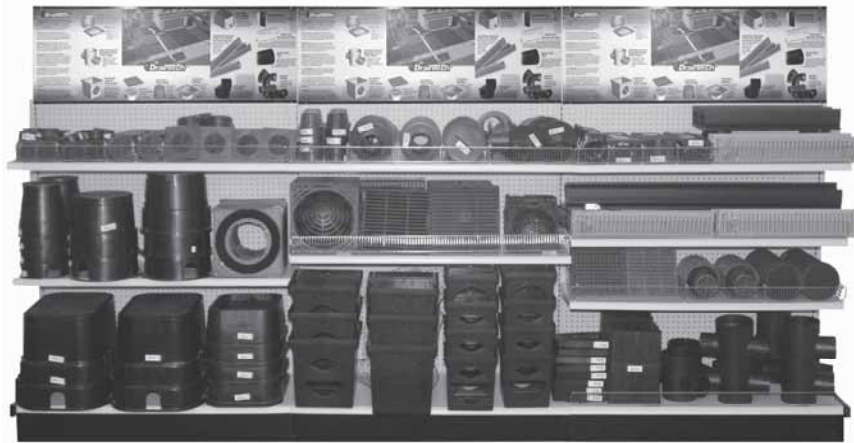

DrainTech Merchandising Displays

2 ft Display*

When floor space is limited, this simple display of 6", 9", 12" & 18" DrainTech basin kits will work.

4 ft Display*

This display maximizes your shelf space while offering your customers DrainTech channels, grates, 6", 9" & 12" basins

8 ft Display*

This display allows your customers to choose from a large assortment of DrainTech channels, grates, 6", 9" and 12" basins, plus valve boxes. An ideal setup when merchandizing to a plumbing and irrigation customer base.

12 ft Display*

The ultimate in inside displays, offering your customers a larger assortment of DrainTech channels, 6", 9" and 12" basins, and valve boxes. This display reduces stocking time

To obtain a purchase order for displays, log on to www.draintech-us.com, or call your DrainTech Customer Service Representative.