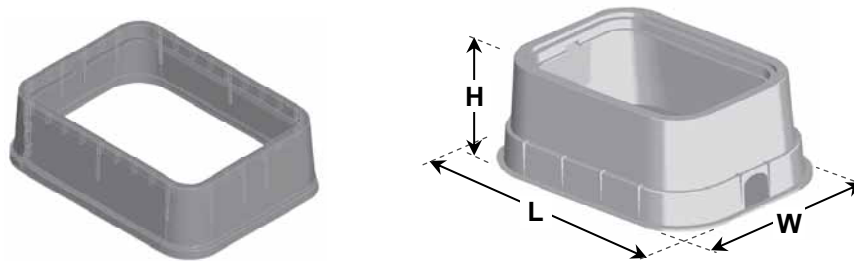

Rectangle Valve Box Replacement Lids

DrainTech replacement valve box lids fit most brands of valve boxes on the market.

Product #	Description	UPC Code	Dimensions (inches)			Package Quantity	List Price
			L	W	H		
1015VBLG	10" Green Lid for 10" Rectangular Box	96942711920	16.5	11.5	1.4	1	\$7.47
1218VBLAMR	12" Stnd Read Locator Lid for 12" Rectangular Box	96942711937	18.0	12.0	1.4	1	\$40.24
1218VBLG	12" Green Lid for 12" Rectangular Box	96942711005	13.5	8.0	1.2	1	\$14.32

Valve Boxes and Lids

Applications: Use Valve Boxes to cover, protect and access irrigation controls. Lids snap on for easy removal, or can be screwed on for greater security.

Rectangle Jumbo Valve Box with Lid — 6" or 12" Height